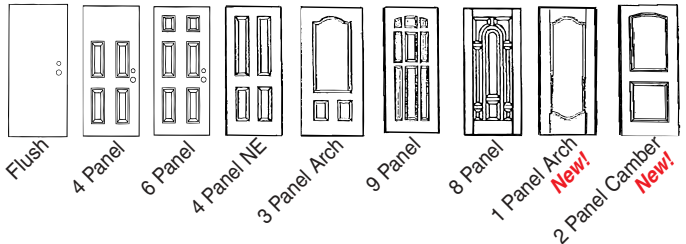

DESIGN YOUR OWN DOOR!

We can arrange for prehanging & installing

Many older homes have odd or non-standard sized doors that are difficult to replace... not at Windsor! At Windsor custom sizing is no problem, and for a perfect fit... we can even mortise the hinges and drill for your door knob if you bring in your old door.

- Complete supply and installation by qualified installers and backed by Windsor.
- Huge selection of glass door lites.
- Matching deadbolt and keyed lockset.
- **FREE** keying to match your existing keys
- Custom sizing of doors - they'll fit!
- 1-3/8" and 1-3/4" thicknesses
- Sizes 30", 31-3/4", 33-3/4", 32", 34", 35-3/4" and 36" widths by 79", 80" & 82".
- Yes, we can also supply oversize 7' & 8' doors as well as widths up to 4'.
- Doors have an overall R Value of approximately R14.
- Weatherstripping & threshold new jambs if required
- Wood & aluminum storm doors available

SELECT YOUR DOOR

ASSORTED STEEL DOOR STYLES

6 PANEL STEEL DOORS

Priced From Only...

89⁰⁰ EACH DOOR ONLY

STOP! DON'T TEAR OUT THAT OLD DOOR JAMB!
If your door jamb is in good condition & square, 'why change it? We will mortise the hinges & drill holes for lockset to match your old door. Custom sizing also available.

98⁰⁰ EA

EXTERIOR DOOR MACHINING

MANUFACTURER BUY OUT! DECORATIVE GLASS LITES

Sunburst from..... **59⁰⁰ Ea**

9" x 37" from... **49⁰⁰ Ea**

22" x 36" from... **99⁰⁰ Ea**

Ovals from... **129⁰⁰ Ea**

#1 GRADE STEEL SLAB DOORS 4 or 6 PANEL STYLE
29-3/4", 31-3/4", 33-3/4", 35-3/4" x 79" high. Doors are 1-3/4" thick.

59⁹⁹ EA

MANUFACTURER BUY OUT!

SELECT YOUR GLASS!

This is just a small sample of the extensive selection of decorative door lites available!

  SUNBURST HALF MOON 10" x 22" • 135 29⁰⁰ EA	 CLASSIC ELEGANCE HALF MOON 10" x 22" • 135-BCE 49⁰⁰ EA	 WINDSOR HALF MOON 10" x 22" • 135-701 89⁰⁰ EA	 NASSAU HALF MOON 10" x 22" • 135-871 119⁰⁰ EA	 CLASSIC ELEGANCE 8" x 36" • 136-BCE 69⁰⁰ EA	 ATHENS 8.5" x 19.5" • 136-604 79⁰⁰ EA	 MADRID 23" x 11" • 228-900 199⁰⁰ EA

  INTERNAL MINI BLIND 22" x 36" 149⁰⁰ EA	 ALUMINUM SCREEN DOOR INSERT Asst sizes For back doors, cabins, green-houses, etc. 29⁹⁹ EA	 NINELITE 22" x 36" • 106-9LITE Internal grill 79⁰⁰ EA	 CLASSIC ELEGANCE 22" x 36" • 106-BCE 99⁰⁰ EA	 WINDSOR 22" x 36" • 106-701 249⁰⁰ EA	 NASSAU 22" x 36" • 106-869 299⁰⁰ EA	 WINDSOR ROUND TOP 22" x 36" • 105-701 299⁰⁰ EA

  MADRID 22" x 48" 3/4 LITE • 404-900 399⁰⁰ EA	 AURORA 22" x 48" 3/4 LITE • 404-207 399⁰⁰ EA	 WINDSOR 17" x 41" MINI OVAL • 304-701 199⁰⁰ EA	 NASSAU 21" x 58" FULL OVAL • 300-871 419⁰⁰ EA	 AURORA 21" x 58" FULL OVAL • 300-207 449⁰⁰ EA	 15 LITE 20" x 64" FULL LITE • #106 99⁰⁰ EA	 WINDSOR 20" x 64" FULL LITE • #122-701 299⁰⁰ EA

Windsor Plywood

EDMONTON - CLAREVIEW • 5255 - 128th AVE. • TEL: 478-9663 • FAX: 478-9064

TOLL FREE: 1-888-898-4999 • www.windsor-edmonton.com Click to our website for great savings on 100's of items & loads of information

STORE HOURS: MON - FRI: 8:00AM - 8:00 • SAT: 8:00 - 6:00PM • SUN: 10:00AM - 5:00PM • OPEN HOLIDAY MONDAY 10:00AM - 4:00PM