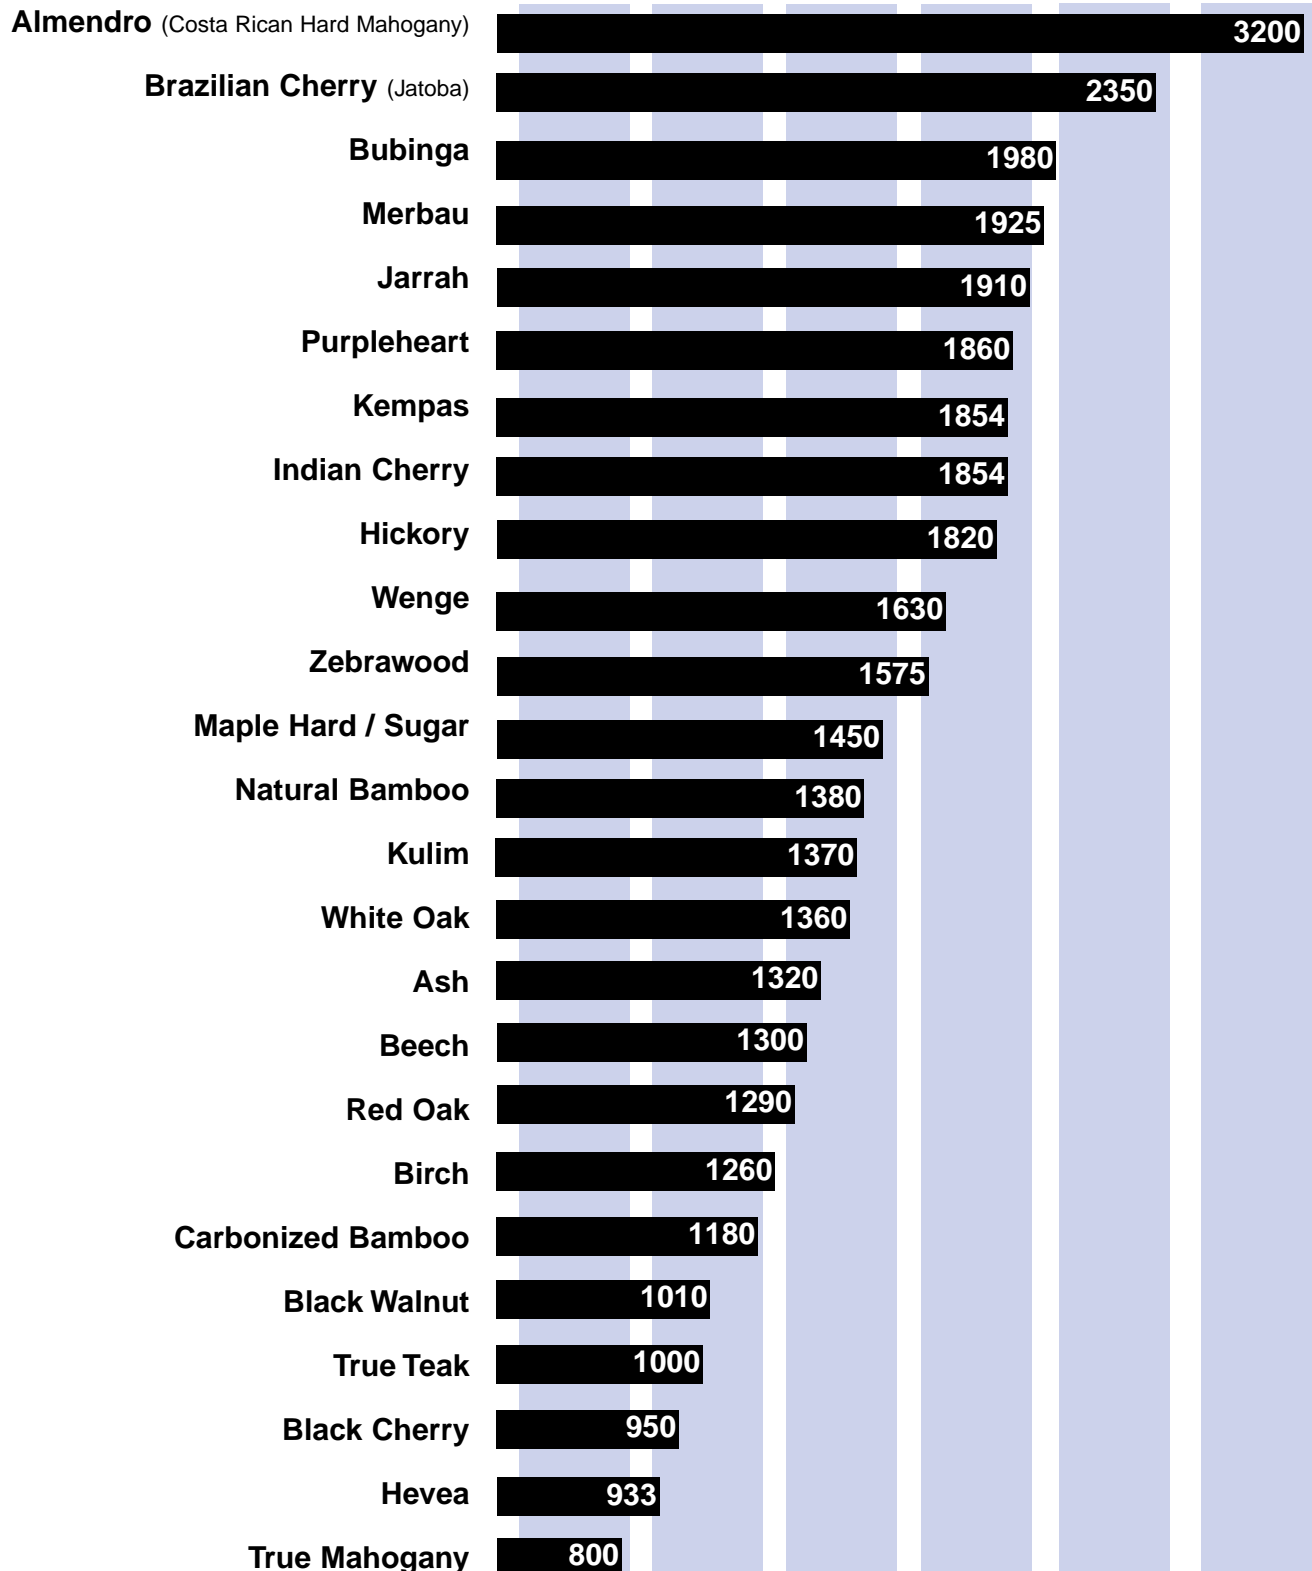

Windsor Plywood

Relative Hardness of Selected

WOOD FLOORING SPECIES

The *experts* you
need to know!

Windsor Plywood