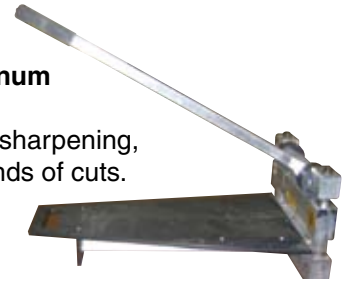

# MAGNUM SHEAR FLOOR CUTTER

• NO SAWDUST • NO ELECTRICITY • POWER & VERSATILITY WITHOUT THE PRICE!

**EASY TO USE!**

## THE MAGNUM SHEAR

*The Flooring Professional's Best Shot!*

**The Magnum Shear is amazing! Does it really work?**  
Yes! The combination of super-strong components, tremendous leverage, and a razor-sharp blade work together to give you a precision cut every time.

**What kind of cut quality can I expect from the Magnum Shear?**

Typically a saw-quality cut. On some products, you'll even achieve a factory edge!

**How long does the Magnum Shear blade last?**

With periodic honing and sharpening, hundreds or even thousands of cuts.