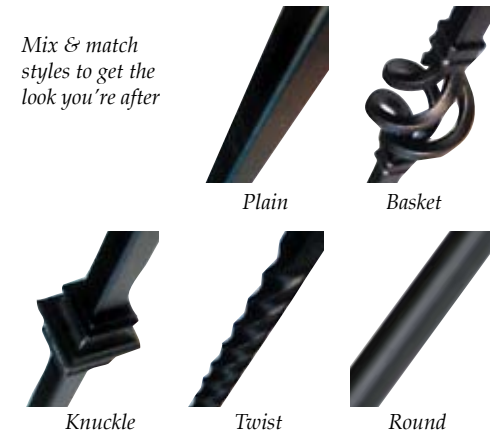

Looking for Something Different?

Metal Spindles

These decorative metal spindles combine steadfast strength, beauty, and durability with a 100% galvanized system and premium exterior powder coat finish, these products will eliminate virtually all maintenance concerns. Available in black, but custom colours can be ordered.

Pictured left: a combination of metal spindles, a raised panel post with a flat cap.

Mix & match styles to get the look you're after

Decorative Columns & Telepost Covers

Trim-Rite MDF

Ideally suited for anyone looking to add a sense of elegance to their home with all the luxury of customizing columns to their own personal style. Cut-To-Length design allows you to achieve a custom built look without the extra expense and time involved with custom ordered columns. Each column is available in a solid one piece or split two piece configuration. The split columns are a great solution for cover teleposts or as decoration for custom cabinets.

Telepost Covers

This telepost cover design combines superior quality and affordability in one simple telepost finishing package. This has solved the popular problem of how to elegantly cover the exposed teleposts in your home with an easy, attractive and affordable package! Includes: