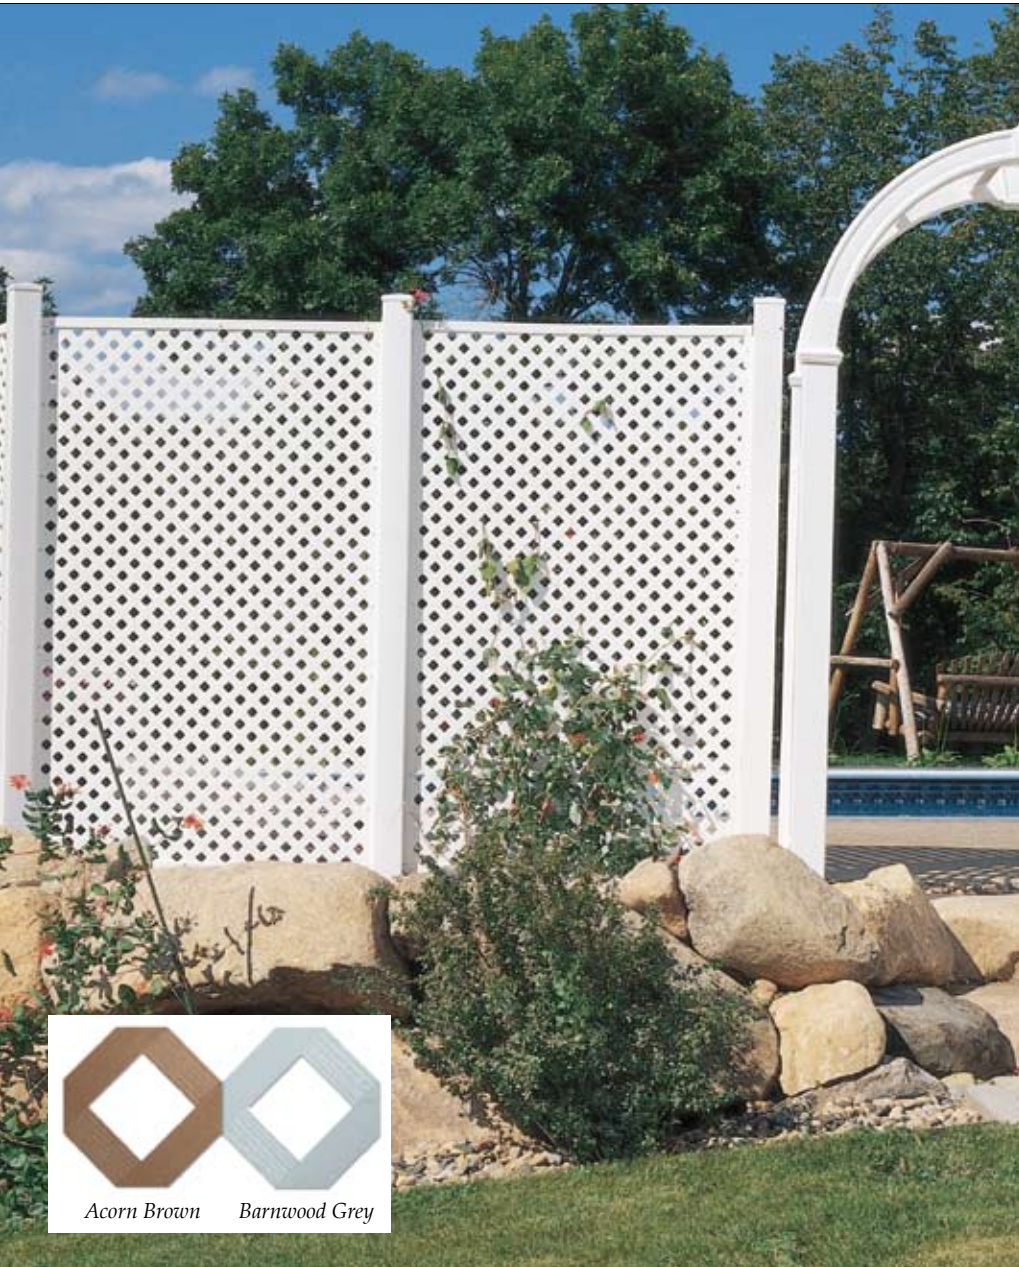

Prefinished Vinyl Lattice Panels

Never Needs Painting!

The perfect way to accent pool areas, gazebos, porches, patios, garden areas and decks. Manufactured from High Density Polyethylene recycled plastic and comes with a full year manufacturer's warranty. 4' x 8' Sheets

The only maintenance required is the occasional wash. Perfect for accenting pools, gazebos, porches, patios, gardens & decks.

Will not be affected by water, rot, mildew, insects or household chemicals. Master lattice is made of recycled plastic with solid colour throughout.

Manufactured by one of the largest & experienced recyclers of HDPE plastics, which includes milk jugs, juice & soda bottles.

Panels are available in Traditional or Privacy style.

Acorn Brown

Barnwood Grey

Wood Lattice Panels

Quality Construction! Whether you are topping off the fence, skirting your deck or just building a trellis for your climbers, lattice panels are what you are looking for. Generally available in 2' x 8' or 4' x 8' panels in both light weight or heavy weight construction.