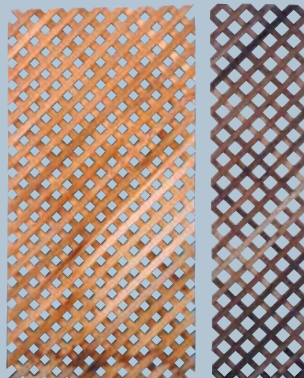

The only maintenance required is the occasional wash. Perfect for accenting pools, gazebos, porches, patios, gardens & decks.

Will not be affected by water, rot, mildew, insects or household chemicals. Master lattice is made of recycled plastic with solid colour throughout.

Manufactured by one of the largest & experienced recyclers of HDPE plastics, which includes milk jugs, juice & soda bottles.

Panels are available in Traditional or Privacy style.

Acorn Brown

Barnwood Grey

Wood Lattice Panels

Quality Construction! Whether you are topping off the fence, skirting your deck or just building a trellis for your climbers, lattice panels are what you are looking for. Generally available in 2' x 8' or 4' x 8' panels in both light weight or heavy weight construction.

Available in Cedar or Treated.

Landscape Ties & Timbers

Landscape ties are perfect for raised flower beds or used as edging. And our timbers are great for more substantial projects. Pressure treated; which resists rot and insects.