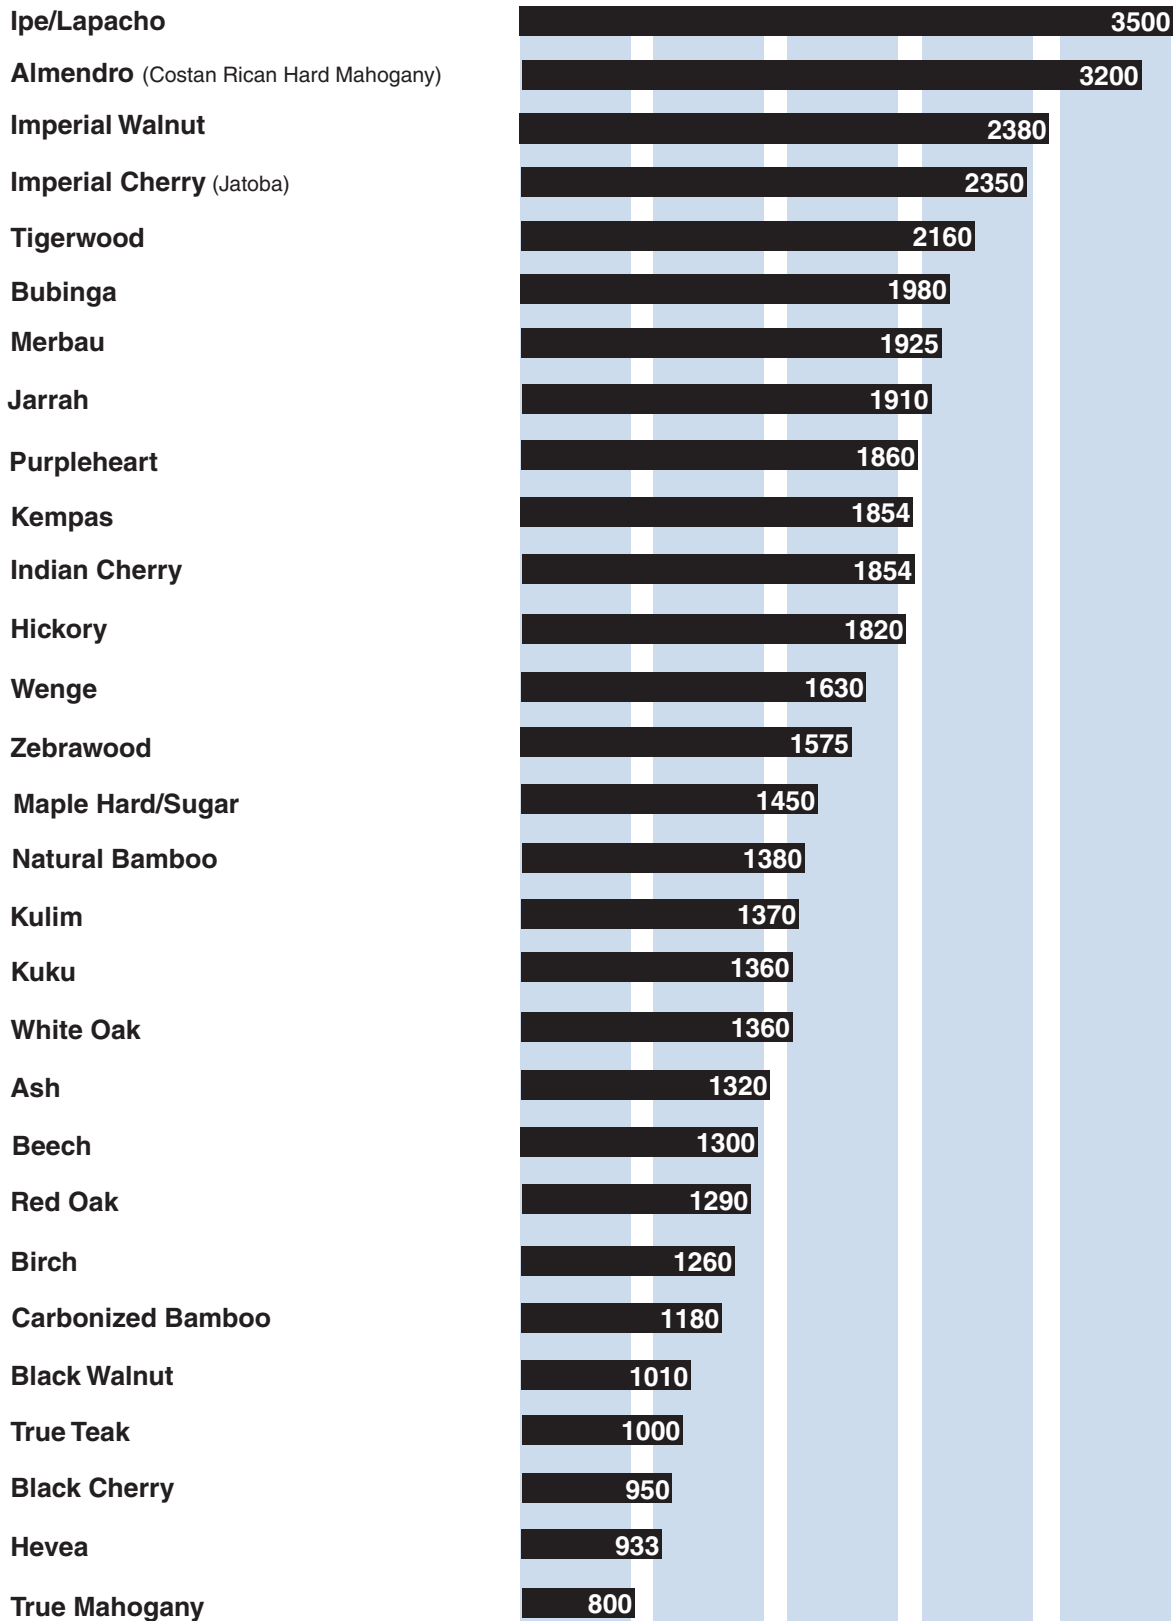

Relative Hardness of Selected WOOD FLOORING SPECIES

The *experts* you
need to know!

Windsor Plywood