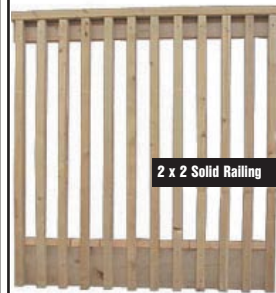

2⁴⁹ Lin. Ft.

RHINO DECK RAILING SYSTEM

2" x 2" x 42" Ballisters

4⁹⁹ Ea

3" x 3" x 8' Rail

19⁹⁹ Ea

4" x 4" x 52" Post

24⁹⁹ Ea

DECKZONE BENCH BRACKETS

Designed using composite re-inforced plastic technology. Very easy to maintain and easy

installation. When constructing your deck add a bench instead of a railing! The unique design provides an angled back adding comfort to your bench while giving you a sturdy and level railing.

12⁹⁹ Ea

2 x 2 TREATED RAILING PACKAGE

"Easy To Build!"

2 x 2 Solid Railing

Pressure treated for a long life!

Priced From...

6⁴⁹ Lin. Ft.

- 2 x 4 Top Rail
- 2 x 6 Support
- 2" x 2" x 42" Bevelled