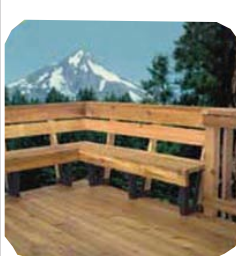

2⁴⁹ Lin. Ft.

RHINO DECK RAILING SYSTEM

2" x 2" x 42" Ballisters

4⁹⁹ Ea

3" x 3" x 8' Rail

19⁹⁹ Ea

4" x 4" x 52" Post

24⁹⁹ Ea

DECKZONE BENCH BRACKETS

Designed using composite re-inforced plastic technology. Very easy to maintain and easy

installation. When constructing your deck add a bench instead of a railing! The unique design provides an angled back adding comfort to your bench while giving you a sturdy and level railing.