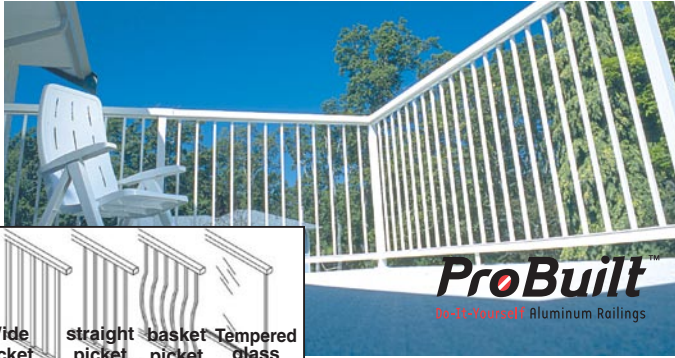

Windsor Plywood DECK RAILING BUYS!

DO-IT-YOURSELF ALUMINUM RAILING SYSTEM

• No painting! • Choice of styles • Perfect for decks, balconies & pools

The perfect accent for your new sundeck or balcony. The ultimate in design combining durability with long lasting beauty. It's versatile allowing you to custom design your own railing. Features a unique non-welded design which allows the railings to be custom fitted during installation. Tough powder coated finish with durable polyurethane. Whichever style you choose, all of our railing systems go together easily. Available in: Polar White, Linen Cream, Sandalwood, Slate Grey, Tudor Brown or Midnight Black