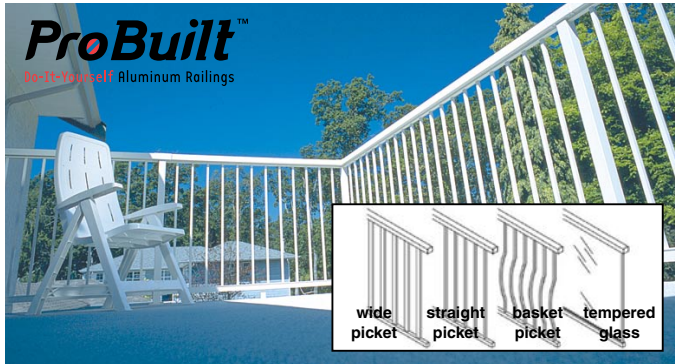

## DO-IT-YOURSELF ALUMINUM RAILING SYSTEM

• No painting! • Choice of styles • Perfect for decks, balconies & pools  
The perfect accent for your new sun deck or balcony. The ultimate in design combining durability with long lasting beauty. It's versatile allowing you to custom design your own railing. Features a unique non-welded design which allows the railings to be custom fitted during installation. Tough powder coated finish with durable polyurethane. Whichever style you choose, all of our railing systems go together easily. Available in: Polar White, Linen Cream, Sandalwood, Slate Grey, Tudor Brown or Midnight Black