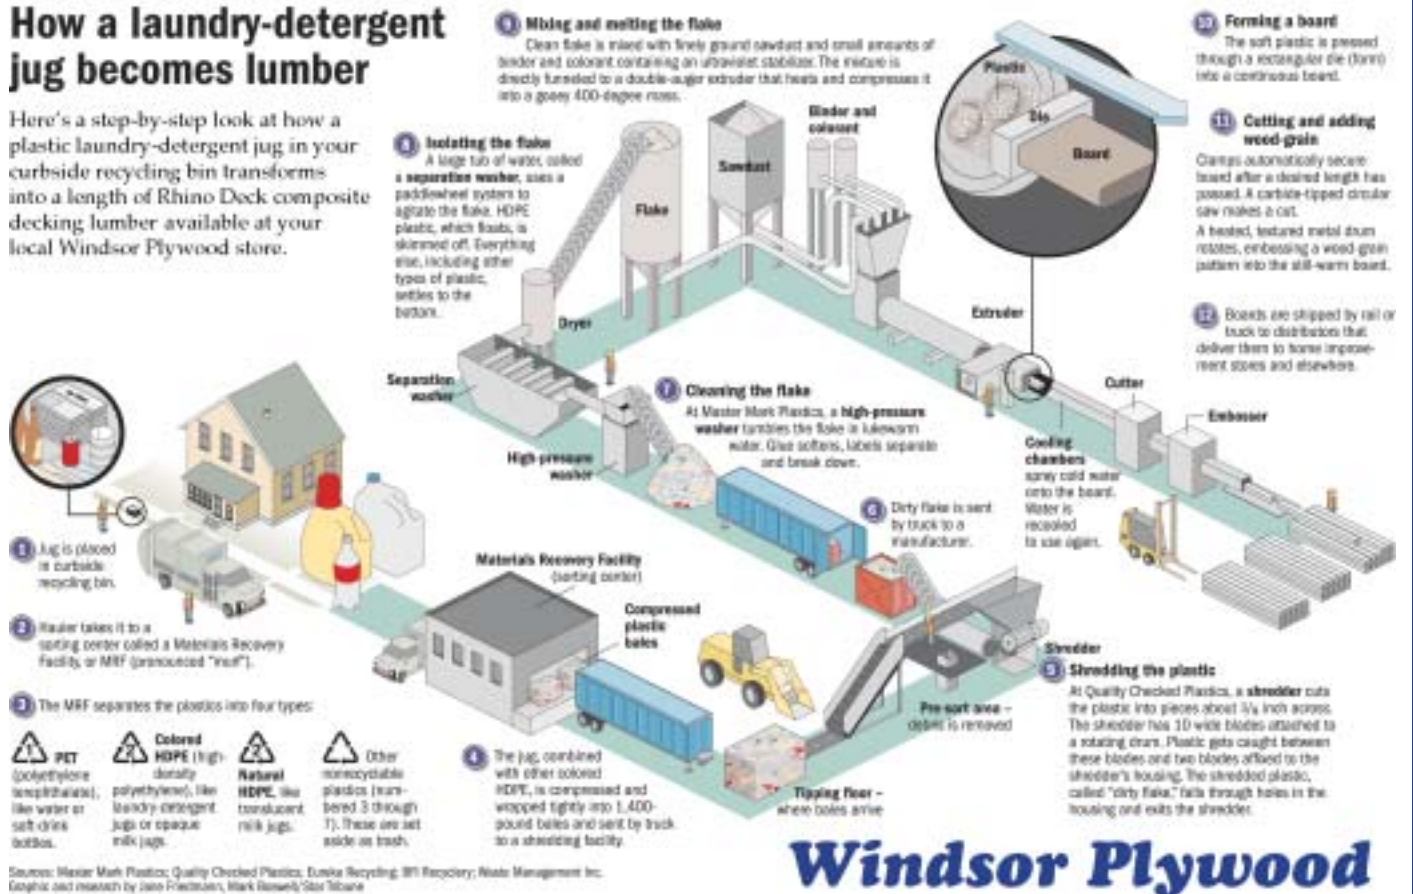

## HOW RHINO DECK COMPOSITE DECKING IS MADE

### How a laundry-detergent jug becomes lumber

Here's a step-by-step look at how a plastic laundry-detergent jug in your curbside recycling bin transforms into a length of Rhino Deck composite decking lumber available at your local Windsor Plywood store.