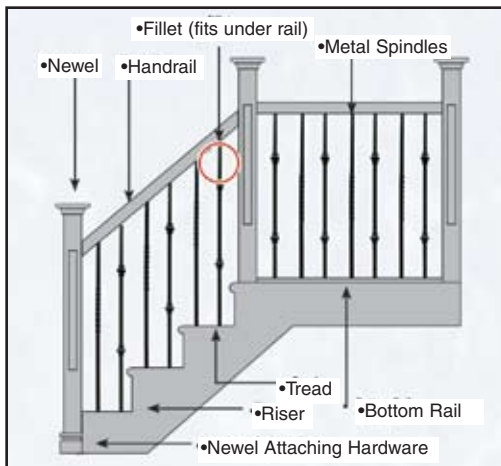

LOOKING FOR SOMETHING DIFFERENT?

These decorative metal spindles combine steadfast strength, beauty, and durability. With a 100% galvanized system and premium exterior powder coat finish, these products will eliminate virtually all maintenance concerns.

Features of 2nd Generation Iron Balusters

- Bolder look 16mm (approx 5/8") versus 1/2"
- Easier handling for shop and installation
- Cuts much easier than a solid bar, longer blade life
- All detail measurements align on rake and or balcony
- Detail measurements accommodate trimming for knee wall applications
- Can be installed "shoeless" using pre-notched fillet and mounting plug
- Edges eased giving better surface for coating adhesion

4 STYLES TO CHOOSE FROM!

Mix and match styles to get the look you're after

ACCESSORIES

Sorry, these items are only available at our Clareview Clearance Centre.

Windsor Plywood

CLEARANCE CENTER ONLY

EDMONTON - CLAREVIEW • 5255 - 128th AVE. • TEL: 478-9663 • FAX: 478-9064

Summer store hours: April 1 - Nov 30

Mon to Fri: 8:00 am - 8:00 pm • Sat: 8:00 am - 6:00 pm

Sun: 10:00 am - 5:00 pm • Most Holidays 8:00 am - 5:00 pm

Winter Store Hours: Dec 1 to March 31

Mon, Tues and Wed: 8:00 am - 6:00 pm • Thurs and Fri: 8:00 am - 8:00 pm

Sat 8:00 am - 5:00 pm • Sun & most Holidays 10:00 am - 4:00 pm

TOLL FREE: 1-888-898-4999 • click to our website for great savings on 100's of items & loads of information windsor-edmonton.com