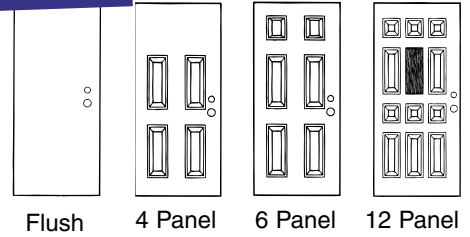

PICK YOUR DOOR

ASSORTED STEEL DOOR STYLES

6 PANEL STEEL DOORS

Priced From Only... 79⁰⁰

EACH DOOR ONLY

PICK YOUR GLASS!

This is just a small sample of the extensive selection of decorative door lites available!

  SUNBURST HALF MOON 10" x 22" • 135 29⁰⁰ EA.	 ATHENS HALF MOON 10" x 22" • 135-428 89⁰⁰ EA.	 WINDSOR HALF MOON 10" x 22" • 135-701 89⁰⁰ EA.	 NASSAU HALF MOON 10" x 22" • 135-871 99⁰⁰ EA.	 CLASSIC ELEGANCE 8.5" x 19.5" • 136-BCE 59⁰⁰ EA.	 ATHENS 8.5" x 19.5" • 136-604 79⁰⁰ EA.	 MADRID 23" x 11" • 228-900 199⁰⁰ EA.
  INTERNAL MINI BLIND 22" x 36" 149⁰⁰ EA.	 VENTING 22" x 36" • #120 289⁰⁰ EA.	 NINELITE 22" x 36" • 106-9LITE 49⁰⁰ EA.	 CLASSIC ELEGANCE 22" x 36" • 106-BCE 99⁰⁰ EA.	 WINDSOR 22" x 36" • 106-701 199⁰⁰ EA.	 NASSAU 22" x 36" • 106-869 299⁰⁰ EA.	
  WINDSOR ROUND TOP 22" x 36" • 105-701 299⁰⁰ EA.	 MADRID 3/4 LITE 22" x 48" • 404-900 399⁰⁰ EA.	 AURORA 3/4 LITE 22" x 48" • 404-207 399⁰⁰ EA.	 WINDSOR MINI OVAL 17" x 41" • 304-701 249⁰⁰ EA.	 NASSAU FULL OVAL 21" x 58" • 300-871 419⁰⁰ EA.	 AURORA FULL OVAL 21" x 58" • 300-207 449⁰⁰ EA.	 15 LITE FULL LITE 20" x 64" • #106 99⁰⁰ EA.

Windsor Plywood

EDMONTON - CLAREVIEW • 5255 - 128th AVE. • TEL: 478-9663 • FAX: 478-9064

TOLL FREE: 1-888-898-4999 • www.windsor-edmonton.com Click to our website for great savings on 100's of items & loads of information

STORE HOURS: MON - FRI: 8:00AM - 8:00 • SAT: 8:00 - 5:00PM • SUN: 10:00AM - 4:00PM • OPEN HOLIDAY MONDAY 10:00AM - 4:00PM